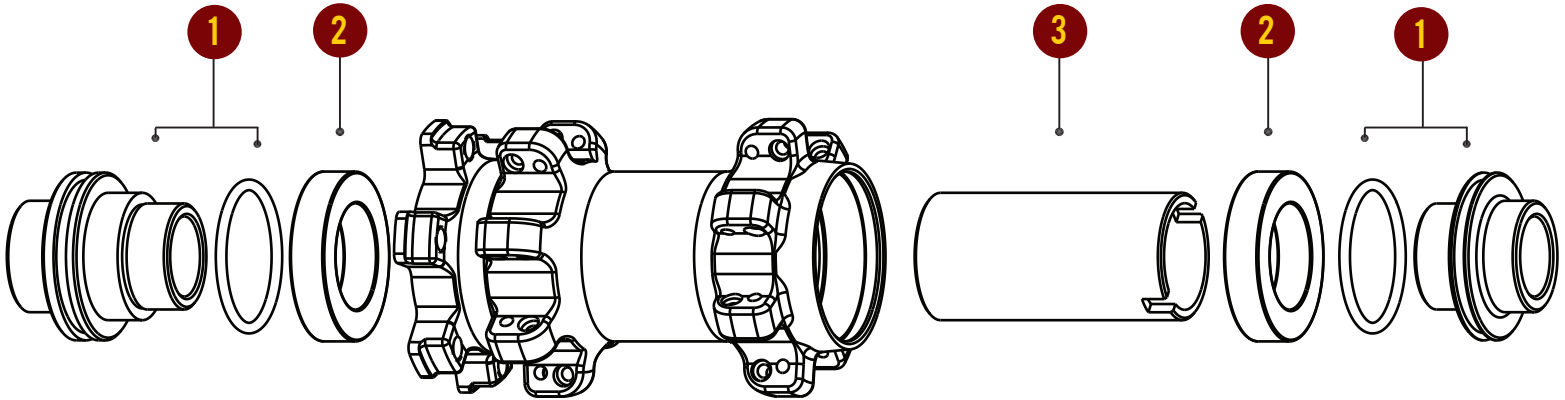

OEM Replacement Hubs	
Part Number	Description
16-30782-C002	SRX Front Hub 28h Black 100x15
16-32277-C002	SRX Front Hub 28h Black 110x15

1	SRC/SRX Front Hub 15mm End Cap Kit	281-31519-K002
	SRC/SRX Front Hub QR End Cap Kit (Not Shown)	281-31519-K001
	SRC/SRX Front Hub 20mm End Cap Kit (Not Shown)	281-31519-K003
	SRC/SRX Front Hub 20mm Boost End Cap Kit (Not Shown)	281-31519-K012
	SRC/SRX Front Hub 12mm End Cap Kit (Not Shown)	281-31519-K009
	SRC/SRX Front 15mm Torque End Cap Kit	281-31519-K011
2	6804 Bearing	281-32016
3	Sub Axle Kit	281-32015